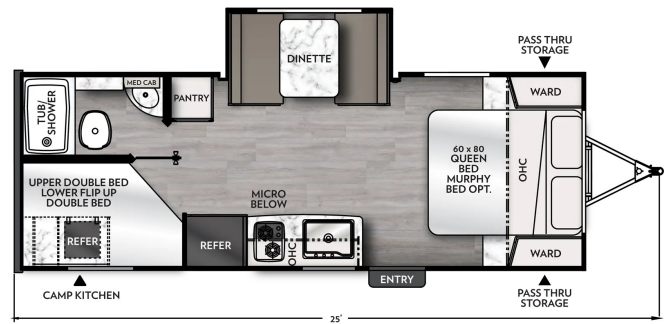

### SPECIFICATIONS

Year	2024
Manufacturer	COACHMEN
Brand	APEX NANO
Model	208BHS
Type	Travel Trailer
Status	New
Stock #	13310
Financing Available	✓
Warranty Available	✓
Suspension	Springs
Leveling	Manual
Exterior Length	25.0 ft.
Dry Weight	4260 lbs.
Sleeping Capacity	8 person(s)
Interior Colour	N/A
Exterior Colour	Fiberglass
Slideouts	1

### SELLING FEATURES

Perfect trailer for the growing family. This Apex Nano 208BHS comes with a murphy bed. The large double over double bunks offer extra sleeping space for your growing kids. We are on a dual axle with outside kitchen and still only weighing around 4,200 lbs. Outside grill and mini fridge for conven...