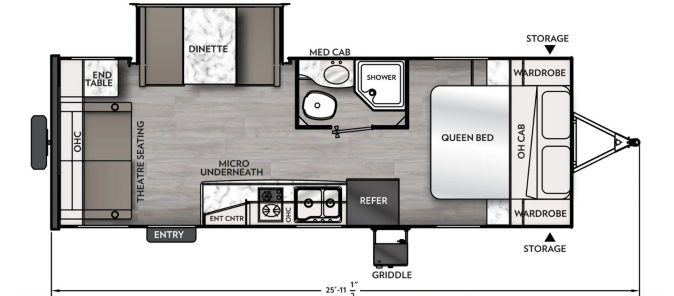

2024 COACHMEN APEX NANO 221 RLS

\$42,819.00

Originally \$47,233.00

\$195 Bi-Weekly

SPECIFICATIONS

Year	2024
Manufacturer	COACHMEN
Brand	APEX NANO
Model	221 RLS
Type	Travel Trailer
Status	New
Stock #	7176
Financing Available	✓
Warranty Available	✓
Suspension	N/A
Leveling	N/A
Exterior Length	26.0 ft.
Dry Weight	4500 lbs.
Sleeping Capacity	N/A person(s)
Interior Colour	CASINO
Exterior Colour	WHITE
Slideouts	1