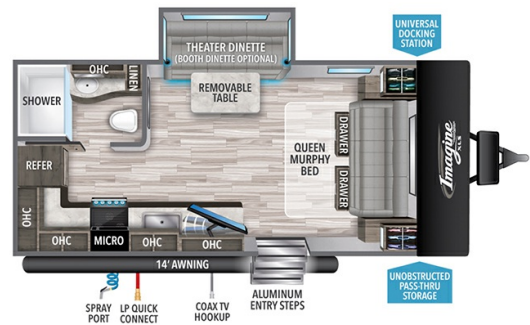

MSRP \$58,980.00

\$206 Bi-Weekly

\$0 down @ 7.99% APR for 60/240 months

(\$20,150 C.O.B.) O.A.C.

Woody's Price \$50,980.00

SPECIFICATIONS

Year	2024
Manufacturer	GRAND DESIGN
Brand	IMAGINE XLS
Model	17MKE
Type	Travel Trailer
Status	New
Stock #	49014
Financing Available	✓
Warranty Available	Manufacturer
Suspension	N/A
Leveling	N/A
Exterior Length	21.9 ft.
Dry Weight	4674 lbs.
Sleeping Capacity	4 person(s)
Interior Colour	HEARTHSTONE
Exterior Colour	Fiberglass
Slideouts	1

Disclaimer: Product information, pricing and photos are as accurate as possible and are subject to change without notice.

SELLING FEATURES

Specifications and Features:

- Length (ft): 21'11"
- Width (ft): 8'0"
- Height (ft): 10'10"
- Interior Height (ft): 6'6"
- GVWR (lbs): 6395
- Dry Weight (lbs): 4674
- Payload Capacity (lbs): 1721
- Hitch Weight (lbs): 480
- Number Of Fresh Water Holding Tanks: 1
- Total Fresh Water Tank Capac...