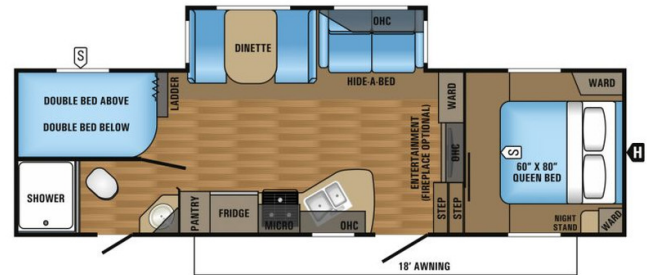

Originally \$32,900

\$173 Bi-Weekly

**2017 JAYCO EAGLE HT 26.5BHS**

**SPECIFICATIONS**

Year	2017
Manufacturer	JAYCO
Brand	EAGLE HT
Model	26.5BHS
Type	Fifth Wheel
Status	PreOwned
Stock #	22095
Financing Available	✘
Warranty Available	✘
Suspension	N/A
Leveling	N/A
Exterior Length	31.7 ft.
Dry Weight	7386 lbs.
Sleeping Capacity	N/A person(s)
Interior Colour	Brown
Exterior Colour	Gray
Slideouts	N/A

Disclaimer: Product information, pricing and photos are as accurate as possible and are subject to change without notice.

**SELLING FEATURES**

**Specifications:**

- VIN: 1UJC0BP6H1P20185
- Length: 31.70 ft.
- Dry Weight: 7386 lbs.
- GVWR: 9950 lbs.
- Exterior Colour: Gray
- Interior Colour: Brown
- Water Tank: 42 gal.
- Grey Tank: 32 gal.
- Black Tank: 32 gal.
- Width: 8 ft.
- Height: 12.4 ft.
- Hitch Weight: 1370 lbs.
- Carry Capacity: 2564 lbs.