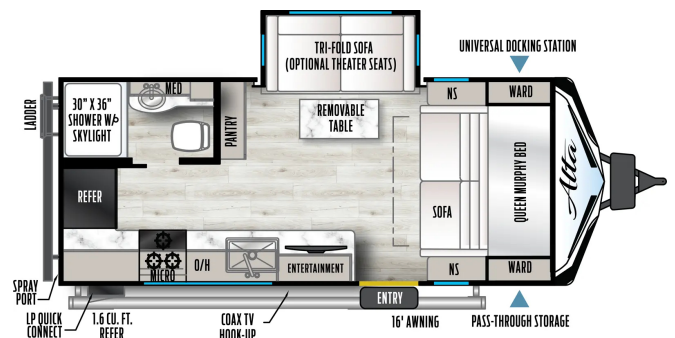

**CONSIGNMENT UNIT**

**\$29,995.00**

Originally \$39,995

\$97 Weekly

**2023 EAST TO WEST ALTA 1900MMK**

**SPECIFICATIONS**

Year	2023
Manufacturer	EAST TO WEST
Brand	ALTA
Model	1900MMK
Type	Travel Trailer
Status	PreOwned
Stock #	USED1900MMK
Financing Available	✓
Warranty Available	✓
Suspension	Springs
Leveling	Electric
Exterior Length	25.0 ft.
Dry Weight	5463 lbs.
Sleeping Capacity	2 person(s)
Interior Colour	Grey
Exterior Colour	Fiberglass
Slideouts	1

**Disclaimer:** Product information, pricing and photos are as accurate as possible and are subject to change without notice.

**SELLING FEATURES**

The perfect trailer, under 20 feet! This is the 2023 East To West Alta 1900MMK. With features such as 81" interior ceiling height, three burner gas range, 5/8 tongue and groove plywood floors, 35000 BTU furnace, 5" vacuum bonded roof, 2" laminated side wall with azdel wall construction, solar ...