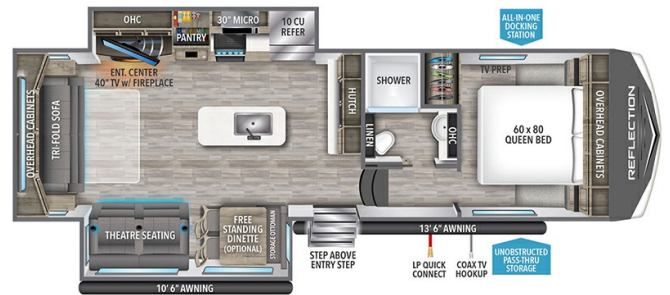

MSRP \$95,980.00

\$336 Bi-Weekly

\$0 down @ 7.99% APR for 60/240 months

(\$32,798 C.O.B.) O.A.C.

Woody's Price \$82,980.00

SPECIFICATIONS

Year	2024
Manufacturer	GRAND DESIGN
Brand	REFLECTION 150
Model	295RL
Type	Fifth Wheel
Status	New
Stock #	49012
Financing Available	✓
Warranty Available	Manufacturer
Suspension	N/A
Leveling	N/A
Exterior Length	33.8 ft.
Dry Weight	8995 lbs.
Sleeping Capacity	6 person(s)
Interior Colour	RIVER ROCK
Exterior Colour	Fiberglass
Slideouts	2

Disclaimer: Product information, pricing and photos are as accurate as possible and are subject to change without notice.

SELLING FEATURES

Specifications and Features:

- Length (ft): 33'9"
- Width (ft): 8'0"
- Height (ft): 12'3"
- GVWR (lbs): 10995
- Dry Weight (lbs): 8995
- Payload Capacity (lbs): 2000
- Hitch Weight (lbs): 1434
- Number Of Fresh Water Holding Tanks: 1
- Total Fresh Water Tank Capacity (gal): 55
- Number Of Gra...