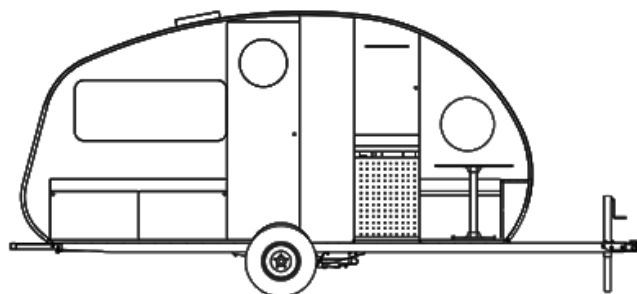

2025 SAFARI CONDO ALTO F1743 EXPEDITION

SPECIFICATIONS

Year	2025
Manufacturer	SAFARI CONDO
Brand	ALTO
Model	F1743 EXPEDITION
Type	Travel Trailer
Status	New
Stock #	7033
Financing Available	✓
Warranty Available	✓
Suspension	N/A
Leveling	N/A
Exterior Length	17.0 ft.
Dry Weight	N/A lbs.
Sleeping Capacity	3 person(s)
Interior Colour	DANISH MAPLE/ WHITE DROPS/ BLUE SKY
Exterior Colour	SILVER
Slideouts	N/A

Disclaimer: Product information, pricing and photos are as accurate as possible and are subject to change without notice.

Powered by focusRV