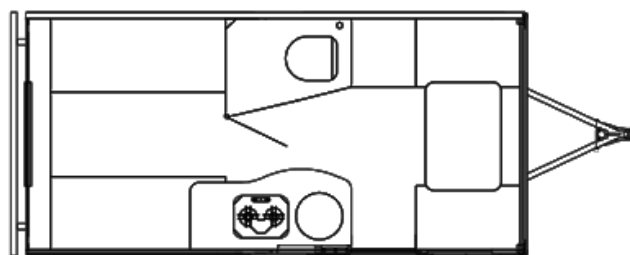

2025 SAFARI CONDO ALTO F1743 EXPEDITION

SPECIFICATIONS

Year	2025
Manufacturer	SAFARI CONDO
Brand	ALTO
Model	F1743 EXPEDITION
Type	Travel Trailer
Status	New
Stock #	7033
Financing Available	✓
Warranty Available	✓
Suspension	N/A
Leveling	N/A
Exterior Length	17.0 ft.
Dry Weight	N/A lbs.
Sleeping Capacity	3 person(s)
Interior Colour	DANISH MAPLE/ WHITE DROPS/ BLUE SKY
Exterior Colour	SILVER
Slideouts	N/A

Disclaimer: Product information, pricing and photos are as accurate as possible and are subject to change without notice.

Powered by focusRV