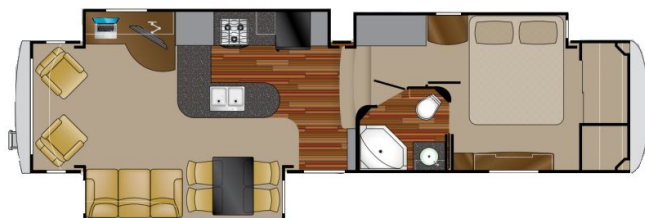

### SPECIFICATIONS

Year	2011
Manufacturer	HEARTLAND
Brand	LANDMARK
Model	GRAND CANYON
Type	Fifth Wheel
Status	PreOwned
Stock #	22077
Financing Available	✘
Warranty Available	✘
Suspension	N/A
Leveling	N/A
Exterior Length	37.6 ft.
Dry Weight	13686 lbs.
Sleeping Capacity	3 person(s)
Interior Colour	Brown
Exterior Colour	White / Brass
Slideouts	3

### SELLING FEATURES

Introducing the 2011 Landmark Grand Canyon, from Heartland. The Landmark G.C. will comfortably accommodate you. This fifth wheel sleeps up to 3 people. Inside the Landmark G.C., you will find a table and chairs dinette for a more comfortable dining experience. Embrace the RV lifestyle and unlock ...

### OPTIONS & EQUIPMENT

- ROOF LADDER
- MICROWAVE
- OVEN
- POWER AWNING
- 3-BURNER STOVE TOP
- TABLE AND CHAIRS DINETTE
- TV IN BEDROOM

Powered by focusRV