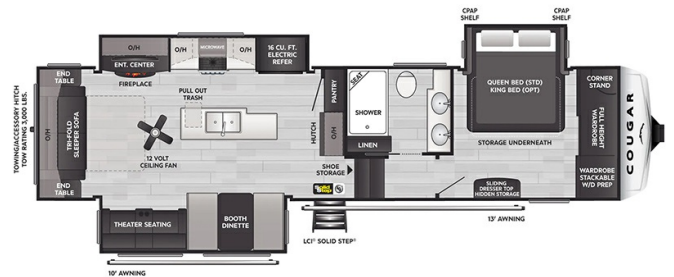

ON ORDER UNIT

2025 KEYSTONE COUGAR 316RLS - MIDNIGHT EDITION

SPECIFICATIONS

Year	2025
Manufacturer	KEYSTONE
Brand	COUGAR
Model	316RLS - MIDNIGHT EDITION
Type	Fifth Wheel
Status	New
Stock #	T095716
Suspension	N/A
Leveling	N/A
Exterior Length	35.7 ft.
Dry Weight	10679 lbs.
Sleeping Capacity	6 person(s)
Interior Colour	N/A
Exterior Colour	Fiberglass
Slideouts	3

Disclaimer: Product information, pricing and photos are as accurate as possible and are subject to change without notice.

SELLING FEATURES

Specifications and Features:

- Length (ft): 35'8"
- Height (ft): 13'4"
- GVWR (lbs): 12300
- Dry Weight (lbs): 10679
- Payload Capacity (lbs): 1621
- Hitch Weight (lbs): 1900
- Number Of Fresh Water Holding Tanks: 1
- Total Fresh Water Tank Capacity (gal): 75
- Number Of Gray Water Holding Ta...

OPTIONS & EQUIPMENT

- PAINT & FINISH
- ELECTRICAL
- HVAC
- IDENTIFICATION
- EXTERIOR
- INTERIOR
- PAINT & FINISH
- EXTERIOR

Powered by focusRV