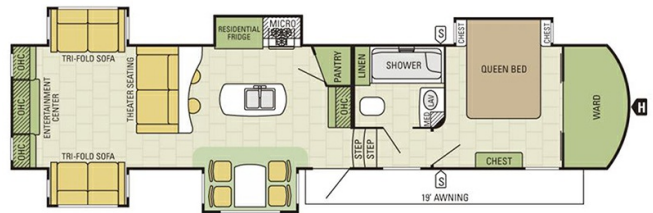

SPECIFICATIONS

Year	2017
Manufacturer	STARCRAFT
Brand	SOLSTICE
Model	377RDEN
Type	Fifth Wheel
Status	PreOwned
Stock #	12595
Financing Available	✓
Warranty Available	✓
Suspension	N/A
Leveling	N/A
Exterior Length	41.3 ft.
Dry Weight	12145 lbs.
Sleeping Capacity	6 person(s)
Interior Colour	N/A
Exterior Colour	Fiberglass
Slideouts	5

Disclaimer: Product information, pricing and photos are as accurate as possible and are subject to change without notice.

SELLING FEATURES

Specifications and Features:

- Length (ft): 41'3"
- Width (ft): 8'6"
- Height (ft): 13'0"
- GVWR (lbs): 15500
- Dry Weight (lbs): 12145
- Payload Capacity (lbs): 3295
- Hitch Weight (lbs): 2320
- Number Of Fresh Water Holding Tanks: 1
- Total Fresh Water Tank Capacity (gal): 72.6
- Number Of ...