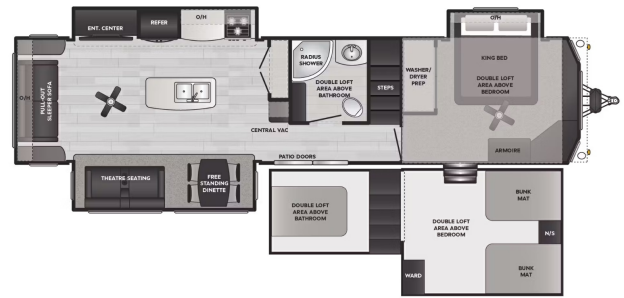

SPECIAL UNIT
\$86,900.00

Originally \$109,900

\$380 Bi-Weekly
2024 KEYSTONE RETREAT 391FLFT- DUAL PANE WINDOWS
SPECIFICATIONS

Year	2024
Manufacturer	KEYSTONE
Brand	RETREAT
Model	391FLFT- DUAL PANE WINDOWS
Type	Park Model
Status	New
Stock #	8464
Financing Available	✓
Warranty Available	✓
Suspension	N/A
Leveling	N/A
Exterior Length	40.1 ft.
Dry Weight	12907 lbs.
Sleeping Capacity	9 person(s)
Interior Colour	N/A
Exterior Colour	Aluminum
Slideouts	3

Disclaimer: Product information, pricing and photos are as accurate as possible and are subject to change without notice.

SELLING FEATURES

Experience Luxury and Comfort with the Keystone Retreat 391FLFT

Unleash your adventurous spirit with the 2025 Keystone Retreat 391FLFT, designed for those who desire both style and functionality in their home away from home. This exquisite destination trailer boasts a host of premium features...