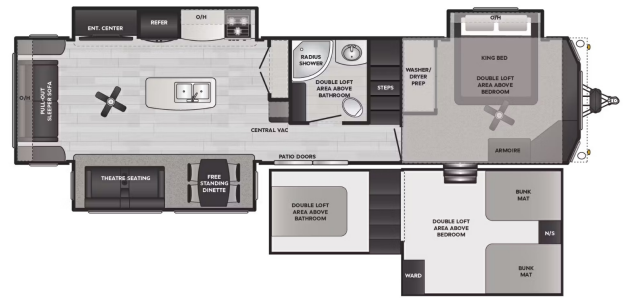

SPECIAL UNIT
\$89,900.00

Originally \$104,900

\$369 Bi-Weekly
2024 KEYSTONE RV RETREAT 391FLFT- dual pane windows
SPECIFICATIONS

Year	2024
Manufacturer	KEYSTONE RV
Brand	RETREAT
Model	391FLFT- dual pane windows
Type	Park Model
Status	New
Stock #	8464
Financing Available	✓
Warranty Available	✓
Suspension	N/A
Leveling	N/A
Exterior Length	40.1 ft.
Dry Weight	12907 lbs.
Sleeping Capacity	9 person(s)
Interior Colour	N/A
Exterior Colour	Aluminum
Slideouts	3

Disclaimer: Product information, pricing and photos are as accurate as possible and are subject to change without notice.

SELLING FEATURES

Experience Luxury and Comfort with the Keystone Retreat 391FLFT

Unleash your adventurous spirit with the 2025 Keystone Retreat 391FLFT, designed for those who desire both style and functionality in their home away from home. This exquisite destination trailer boasts a host of premium features...