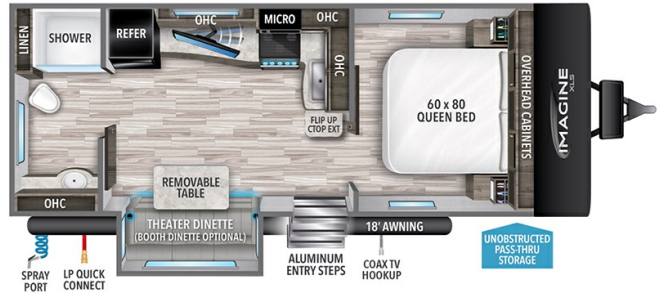

2024 GRAND DESIGN IMAGINE XLS 22RBE

MSRP \$60,980.00

\$194 Bi-Weekly

\$0 down @ 7.99% APR for 60/240 months

(\$18,964 C.O.B.) O.A.C.

Woody's Price \$47,980.00

SPECIFICATIONS

Year	2024
Manufacturer	GRAND DESIGN
Brand	IMAGINE XLS
Model	22RBE
Type	Travel Trailer
Status	New
Stock #	48994
Financing Available	✓
Warranty Available	Manufacturer
Suspension	N/A
Leveling	N/A
Exterior Length	25.9 ft.
Dry Weight	5125 lbs.
Sleeping Capacity	4 person(s)
Interior Colour	HEARTHSTONE
Exterior Colour	Fiberglass
Slideouts	1

Disclaimer: Product information, pricing and photos are as accurate as possible and are subject to change without notice.

SELLING FEATURES

Specifications and Features:

- Length (ft): 25'11"
- Width (ft): 8'0"
- Height (ft): 10'10"
- Interior Height (ft): 6'6"
- GVWR (lbs): 6995
- Dry Weight (lbs): 5125
- Payload Capacity (lbs): 1870
- Hitch Weight (lbs): 497
- Number Of Fresh Water Holding Tanks: 1
- Total Fresh Water Tank Capac...