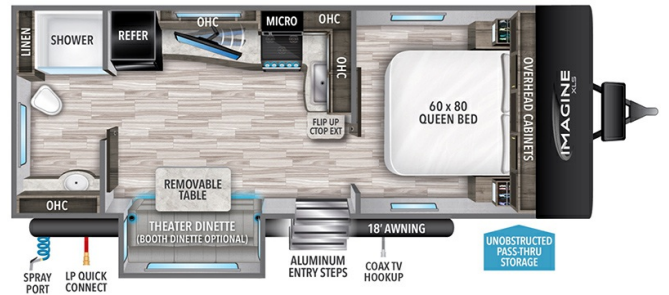

WOODY'S RV WORLD GRANDE PRAIRIE

webleads@woodysrvgrandprairie.dsmessage.com 1-800-565-8888

14320 - 100 Street, Grande Prairie, AB T8V 7C7

Local 1-780-532-1933 | Fax 1-780-532-9469 | https://www.woodysrv.com/

2024 GRAND DESIGN IMAGINE XLS 22RBE

MSRP $60,980.00

$206 Bi-Weekly

$0 down @ 7.99% APR for 60/240 months

($20,150 C.O.B.) O.A.C.

Woody's Price $50,980.00

SPECIFICATIONS

Year	2024
Manufacturer	GRAND DESIGN
Brand	IMAGINE XLS
Model	22RBE
Type	Travel Trailer
Status	New
Stock #	48994
Financing Available	✓
Warranty Available	Manufacturer
Suspension	N/A
Leveling	N/A
Exterior Length	25.9 ft.
Dry Weight	5125 lbs.
Sleeping Capacity	4 person(s)
Interior Colour	HEARTHSTONE
Exterior Colour	Fiberglass
Slideouts	1

Disclaimer: Product information, pricing and photos are as accurate as possible and are subject to change without notice.

SELLING FEATURES

Specifications and Features:

- Length (ft): 25'11"
- Width (ft): 8'0"
- Height (ft): 10'10"
- Interior Height (ft): 6'6"
- GVWR (lbs): 6995
- Dry Weight (lbs): 5125
- Payload Capacity (lbs): 1870
- Hitch Weight (lbs): 497
- Number Of Fresh Water Holding Tanks: 1
- Total Fresh Water Tank Capac...

OPTIONS & EQUIPMENT

- XLS PEACE OF MIND PACKAGE
- XLS ULTIMATE POWER PACKAGE
- XLS FOUR SEASON PROTECTION PACKAGE
- XLS SOLAR PACKAGE
- GOODYEAR TIRES
- SAFERIDE RV ROADSIDE ASSISTANCE
- ABS AXLE ASSEMBLY
- THEATER DINETTE IPO BOOTH DINETTE
- RVIA SEAL
- WOODY'S RV WORLD VOLUME DISCOUNT

Powered by focusRV