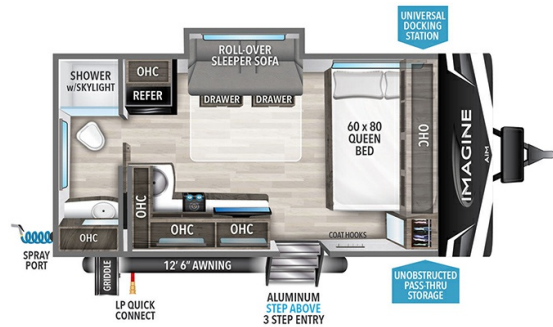

2024 GRAND DESIGN IMAGINE AIM 16ML

MSRP \$51,980.00

\$162 Bi-Weekly

\$0 down @ 7.99% APR for 60/240 months

(\$15,802 C.O.B.) O.A.C.

Woody's Price \$39,980.00

SPECIFICATIONS

Year	2024
Manufacturer	GRAND DESIGN
Brand	IMAGINE AIM
Model	16ML
Type	Travel Trailer
Status	New
Stock #	48992
Financing Available	✓
Warranty Available	Manufacturer
Suspension	N/A
Leveling	N/A
Exterior Length	20.0 ft.
Dry Weight	3768 lbs.
Sleeping Capacity	4 person(s)
Interior Colour	HEARTHSTONE
Exterior Colour	Fiberglass
Slideouts	1

Disclaimer: Product information, pricing and photos are as accurate as possible and are subject to change without notice.

SELLING FEATURES

Specifications and Features:

- Length (ft): 20'0"
- Width (ft): 8'0"
- Height (ft): 10'11"
- Interior Height (ft): 6'6"
- GVWR (lbs): 4795
- Dry Weight (lbs): 3768
- Hitch Weight (lbs): 412
- Number Of Fresh Water Holding Tanks: 1
- Total Fresh Water Tank Capacity (gal): 37
- Number Of Gray W...