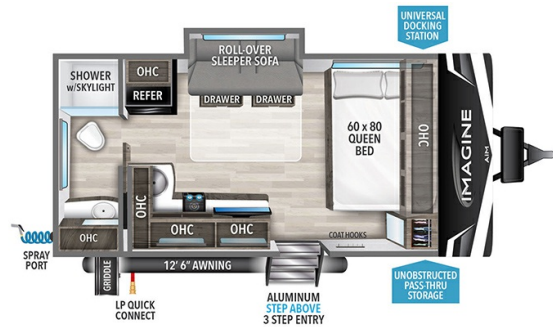

2024 GRAND DESIGN IMAGINE AIM 16ML

MSRP \$51,980.00

\$182 Bi-Weekly

\$0 down @ 7.99% APR for 60/240 months
(\$17,779 C.O.B.) O.A.C.

Woody's Price \$44,980.00

SPECIFICATIONS

| | |
|---------------------|----------------|
| Year | 2024 |
| Manufacturer | GRAND DESIGN |
| Brand | IMAGINE AIM |
| Model | 16ML |
| Type | Travel Trailer |
| Status | New |
| Stock # | 48992 |
| Financing Available | ✓ |
| Warranty Available | Manufacturer |
| Suspension | N/A |
| Leveling | N/A |
| Exterior Length | 20.0 ft. |
| Dry Weight | 3768 lbs. |
| Sleeping Capacity | 4 person(s) |
| Interior Colour | HEARTHSTONE |
| Exterior Colour | Fiberglass |
| Slideouts | 1 |

Disclaimer: Product information, pricing and photos are as accurate as possible and are subject to change without notice.

SELLING FEATURES

Specifications and Features:

- Length (ft): 20'0"
- Width (ft): 8'0"
- Height (ft): 10'11"
- Interior Height (ft): 6'6"
- GVWR (lbs): 4795
- Dry Weight (lbs): 3768
- Hitch Weight (lbs): 412
- Number Of Fresh Water Holding Tanks: 1
- Total Fresh Water Tank Capacity (gal): 37
- Number Of Gray W...