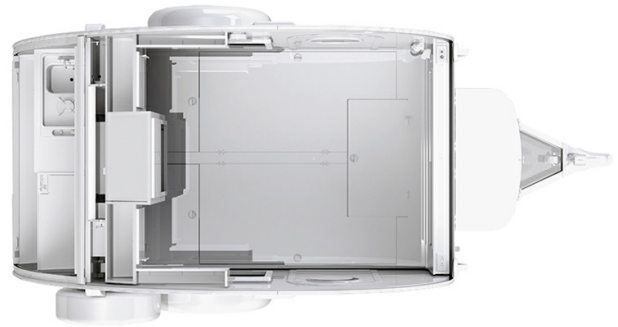

BILL THOMAS CAMPER SALES

onlinesales@btcamper.com 1-636-327-5900
101 Thomas RV Way, Wentzville, MO 63385
Local 1-636-327-5900 | <https://www.btcamper.com>

SPECIAL UNIT

\$24,327.00

Originally \$26,396

2024 NUCAMP TAG T@G

SPECIFICATIONS

Year	2024
Manufacturer	NUCAMP
Brand	TAG
Model	T@G
Type	Teardrop Trailer
Status	New
Stock #	12556
Financing Available	✓
Warranty Available	✓
Suspension	N/A
Leveling	N/A
Exterior Length	13.6 ft.
Dry Weight	1341 lbs.
Sleeping Capacity	2 person(s)
Interior Colour	N/A
Exterior Colour	Fiberglass
Slideouts	N/A

Disclaimer: Product information, pricing and photos are as accurate as possible and are subject to change without notice.

SELLING FEATURES

Specifications and Features:

- Length (ft): 13'7"
- Width (ft): 6'8"
- Height (ft): 6'2"
- Dry Weight (lbs): 1341
- Hitch Weight (lbs): 135
- Number Of Fresh Water Holding Tanks: 1
- Total Fresh Water Tank Capacity (gal): 25
- Number Of Propane Tanks: 1
- Total Propane Tank Capacity (gal): 4...

OPTIONS & EQUIPMENT

- ROOF/HATCH COLOR - SILVER
- EXTERIOR TRIM - JET BLACK
- GRAPHIC STYLE/COLOR - WOODLAWN
- CONVENIENCE PKG
- BLACK CANYON UPGRADE
- MICROWAVE
- TRI-FOLD, MULTIFUNCTIONAL MATTRESS
- RVIA
- FREIGHT
- PRICE INCLUDES HAIL ALLOWANCE \$1,344