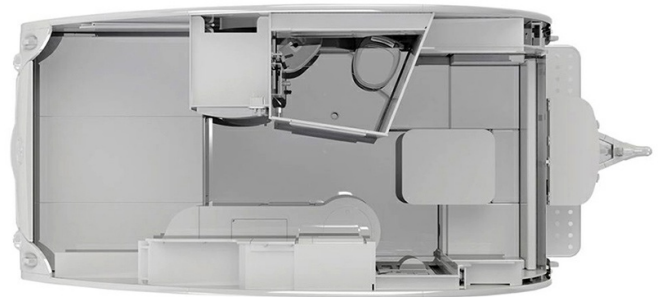

BILL THOMAS CAMPER SALES

onlinesales@btcamper.com 1-636-327-5900
101 Thomas RV Way, Wentzville, MO 63385
Local 1-636-327-5900 | <https://www.btcamper.com>

SPECIAL UNIT

\$42,128.00

Originally \$45,227

2024 NUCAMP TAB 400 T@B 400

SPECIFICATIONS

Year	2024
Manufacturer	NUCAMP
Brand	TAB 400
Model	T@B 400
Type	Teardrop Trailer
Status	New
Stock #	12555
Financing Available	✓
Warranty Available	✓
Suspension	N/A
Leveling	N/A
Exterior Length	18.3 ft.
Dry Weight	2911 lbs.
Sleeping Capacity	4 person(s)
Interior Colour	N/A
Exterior Colour	Fiberglass
Slideouts	N/A

Disclaimer: Product information, pricing and photos are as accurate as possible and are subject to change without notice.

SELLING FEATURES

Specifications and Features:

- Length (ft): 18'3"
- Width (ft): 7'8"
- Height (ft): 8'11"
- Interior Height (ft): 6'7"
- Dry Weight (lbs): 2911
- Hitch Weight (lbs): 399
- Number Of Fresh Water Holding Tanks: 1
- Total Fresh Water Tank Capacity (gal): 25
- Number Of Gray Water Holding Tanks: ...

OPTIONS & EQUIPMENT

- ROOF/HATCH COLOR - WHITE
- EXTERIOR TRIM - STEEL GRAY
- GRAPHIC STYLE/COLOR - FRONTIER
- CONVENIENCE PKG - STANDARD
- BLACK CANYON UPGRADE
- MICROWAVE
- RVIA
- FREIGHT
- PRICE INCLUDES HAIL ALLOWANCE \$1,344