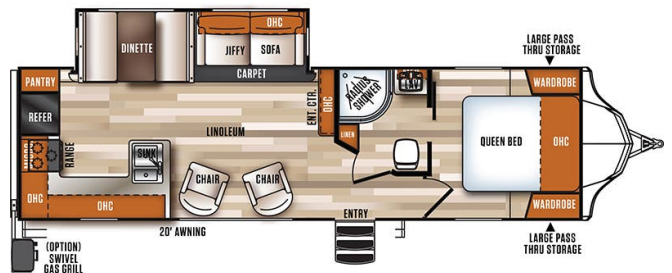

CONSIGNMENT UNIT

$37,000.00

2018 FOREST RIVER VIBE M-268RK

SPECIFICATIONS

Year	2018
Manufacturer	FOREST RIVER
Brand	VIBE
Model	M-268RK
Type	Travel Trailer
Status	PreOwned
Stock #	503A
Financing Available	✘
Warranty Available	✘
Suspension	N/A
Leveling	N/A
Exterior Length	34.0 ft.
Dry Weight	6540 lbs.
Sleeping Capacity	4 person(s)
Interior Colour	N/A
Exterior Colour	N/A
Slideouts	1

Disclaimer: Product information, pricing and photos are as accurate as possible and are subject to change without notice.

SELLING FEATURES

This 2018 VIBE M-268RK couples coach is for sale on site 503A. Includes deck, shed & patio table. 2025 lot fees are not included in price. Contact office for viewing.

Travel Trailer

SPECIFICATIONS

Maximum Sleeping Capacity

6

Number Of Slide outs

1

Length (ft-in / m)

...