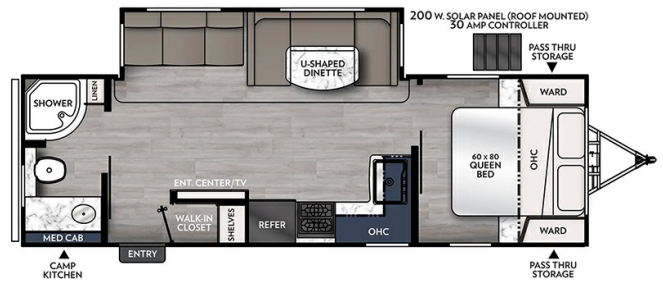

2024 COACHMEN APEX ULTRA LITE 265RBSS

\$49,900.00

Originally \$69,166.00

\$122 Weekly

SPECIFICATIONS

Year	2024
Manufacturer	COACHMEN
Brand	APEX ULTRA LITE
Model	265RBSS
Type	Travel Trailer
Status	New
Stock #	5053
Financing Available	✓
Warranty Available	✓
Suspension	N/A
Leveling	N/A
Exterior Length	30.4 ft.
Dry Weight	5726 lbs.
Sleeping Capacity	6 person(s)
Interior Colour	N/A
Exterior Colour	Fiberglass
Slideouts	1

Disclaimer: Product information, pricing and photos are as accurate as possible and are subject to change without notice.

SELLING FEATURES

Specifications and Features:

- Length (ft): 30'5"
- Width (ft): 8'0"
- Height (ft): 10'6"
- Interior Height (ft): 6'6"
- GVWR (lbs): 7600
- Dry Weight (lbs): 5652
- Payload Capacity (lbs): 1948
- Hitch Weight (lbs): 734
- Number Of Fresh Water Holding Tanks: 1
- Total Fresh Water Tank Capacit...