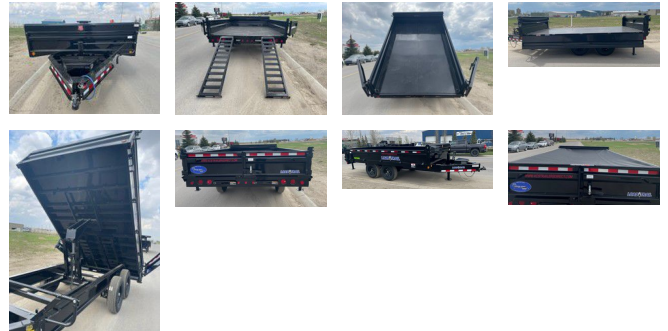

\$367

2024 LOAD TRAIL DECKOVER DUMP TRAILER(14,000LBS) DZ14

SPECIFICATIONS

Year	2024
Manufacturer	LOAD TRAIL
Brand	DECKOVER DUMP TRAILER(14,000LBS)
Model	DZ14
Type	Dump Trailer
Status	New
Stock #	309325
Financing Available	✘
Warranty Available	✘
Location	High River
Exterior Length	14.0 ft. (168 inches)
GVWR	N/A lbs.
Exterior Width	8.00 ft. (96 inches)
Colour	black

Disclaimer: Product information, pricing and photos are as accurate as possible and are subject to change without notice.

SELLING FEATURES

2024 MULTI-PURPOSE 14FT DUMPBOX TANDEM AXLE (14,000LBS GVW) 8FT X 14FT W/ADDITIONAL OPTIONS: