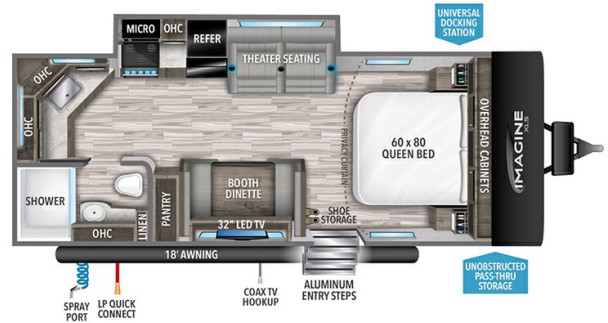

2024 GRAND DESIGN IMAGINE XLS 22MLE

MSRP \$61,980.00

\$218 Bi-Weekly

\$0 down @ 7.99% APR for 60/240 months

(\$21,336 C.O.B.) O.A.C.

Woody's Price \$53,980.00

SPECIFICATIONS

Year	2024
Manufacturer	GRAND DESIGN
Brand	IMAGINE XLS
Model	22MLE
Type	Travel Trailer
Status	New
Stock #	48982
Financing Available	✓
Warranty Available	Manufacturer
Suspension	N/A
Leveling	N/A
Exterior Length	25.9 ft.
Dry Weight	5125 lbs.
Sleeping Capacity	4 person(s)
Interior Colour	HEARTHSTONE
Exterior Colour	Fiberglass
Slideouts	1

Disclaimer: Product information, pricing and photos are as accurate as possible and are subject to change without notice.

SELLING FEATURES

Specifications and Features:

- Length (ft): 25'11"
- Width (ft): 8'0"
- Height (ft): 10'10"
- Interior Height (ft): 6'6"
- GVWR (lbs): 6995
- Dry Weight (lbs): 5125
- Payload Capacity (lbs): 1819
- Hitch Weight (lbs): 497
- Number Of Fresh Water Holding Tanks: 1
- Total Fresh Water Tank Capac...