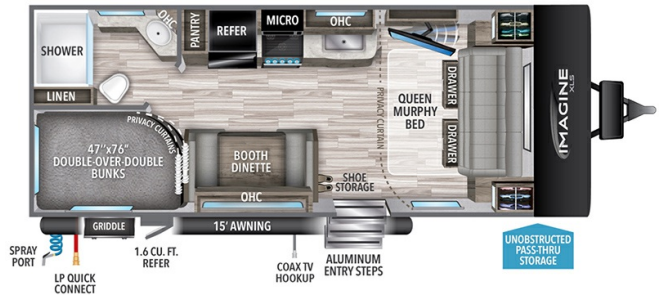

MSRP \$57,980.00

\$190 Bi-Weekly

\$0 down @ 7.99% APR for 60/240 months

(\$18,569 C.O.B.) O.A.C.

Woody's Price \$46,980.00

2024 GRAND DESIGN IMAGINE XLS 21BHE

SPECIFICATIONS

Year	2024
Manufacturer	GRAND DESIGN
Brand	IMAGINE XLS
Model	21BHE
Type	Travel Trailer
Status	New
Stock #	48981
Financing Available	✓
Warranty Available	Manufacturer
Suspension	N/A
Leveling	N/A
Exterior Length	24.9 ft.
Dry Weight	4698 lbs.
Sleeping Capacity	8 person(s)
Interior Colour	HEARTHSTONE
Exterior Colour	Fiberglass
Slideouts	N/A

Disclaimer: Product information, pricing and photos are as accurate as possible and are subject to change without notice.

SELLING FEATURES

Specifications and Features:

- Length (ft): 24'11"
- Width (ft): 8'0"
- Height (ft): 10'10"
- Interior Height (ft): 6'6"
- GVWR (lbs): 6395
- Dry Weight (lbs): 4698
- Payload Capacity (lbs): 1697
- Hitch Weight (lbs): 456
- Number Of Fresh Water Holding Tanks: 1
- Total Fresh Water Tank Capac...