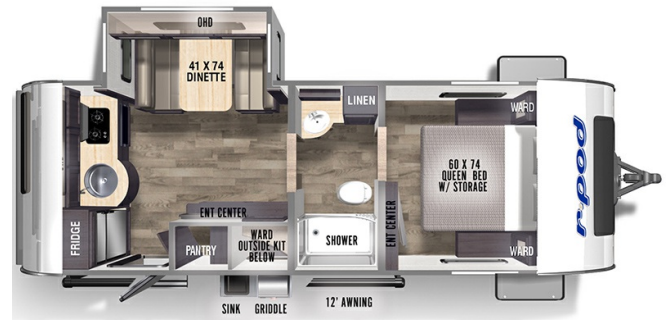

CLEARANCE UNIT

2023 FOREST RIVER R-POD RP-202

SPECIFICATIONS

Year	2023
Manufacturer	FOREST RIVER
Brand	R-POD
Model	RP-202
Type	Travel Trailer
Status	New
Stock #	CT337
Financing Available	✘
Warranty Available	✘
Suspension	N/A
Leveling	N/A
Exterior Length	25.0 ft.
Dry Weight	4868 lbs.
Sleeping Capacity	4 person(s)
Interior Colour	N/A
Exterior Colour	Fiberglass
Slideouts	1

Disclaimer: Product information, pricing and photos are as accurate as possible and are subject to change without notice.

SELLING FEATURES

Specifications and Features:

- Length (ft): 25'0"
- Width (ft): 8'0"
- Height (ft): 10'7"
- Interior Height (ft): 6'6"
- Dry Weight (lbs): 4868
- Payload Capacity (lbs): 2638
- Hitch Weight (lbs): 506
- Number Of Fresh Water Holding Tanks: 1
- Total Fresh Water Tank Capacity (gal): 30
- Numbe...