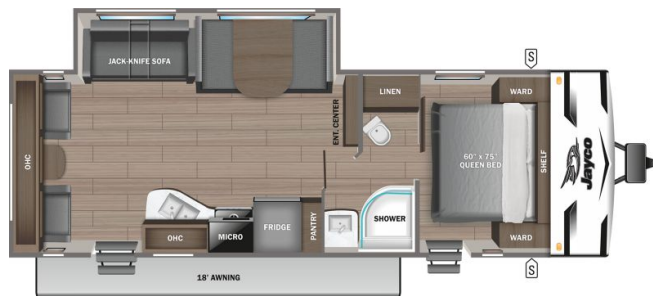

\$168 Bi-Weekly

2024 JAYCO JAY FLIGHT SLX 262RLS

SPECIFICATIONS

Year	2024
Manufacturer	JAYCO
Brand	JAY FLIGHT SLX
Model	262RLS
Type	Travel Trailer
Status	New
Stock #	22010
Financing Available	✘
Warranty Available	✘
Suspension	N/A
Leveling	N/A
Exterior Length	30.4 ft.
Dry Weight	6220 lbs.
Sleeping Capacity	6 person(s)
Interior Colour	Classic Farmhouse
Exterior Colour	White / Gray
Slideouts	1

Disclaimer: Product information, pricing and photos are as accurate as possible and are subject to change without notice.

SELLING FEATURES

Introducing the 2024 Jay Flight SLX 262RLSB, made by Jayco. The Jay Flight SLX 262RLSB provides you with all of the comforts you need. This travel trailer sleeps up to 6 people. Inside this 2024 Jay Flight SLX 262RLSB, you'll find a four seat bench dinette that converts to another bed for an addi...