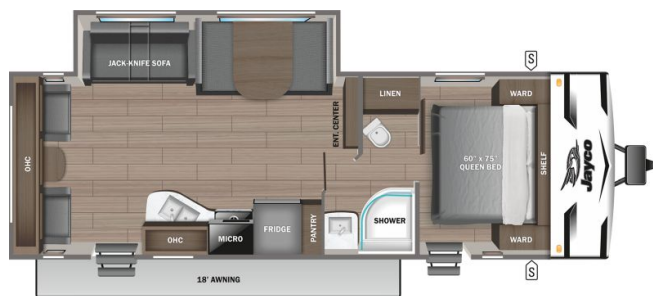

### SPECIFICATIONS

Year	2024
Manufacturer	JAYCO
Brand	JAY FLIGHT SLX
Model	262RLS
Type	Travel Trailer
Status	New
Stock #	22011
Financing Available	✘
Warranty Available	✘
Suspension	N/A
Leveling	N/A
Exterior Length	30.4 ft.
Dry Weight	6220 lbs.
Sleeping Capacity	6 person(s)
Interior Colour	Classic Farmhouse
Exterior Colour	White / Gray
Slideouts	1

### SELLING FEATURES

Introducing the 2024 Jay Flight SLX 262RLSB, made by Jayco. The Jay Flight SLX 262RLSB provides you with all of the comforts you need. This travel trailer sleeps up to 6 people. Inside this 2024 Jay Flight SLX 262RLSB, you'll find a four seat bench dinette that converts to another bed for an addi...