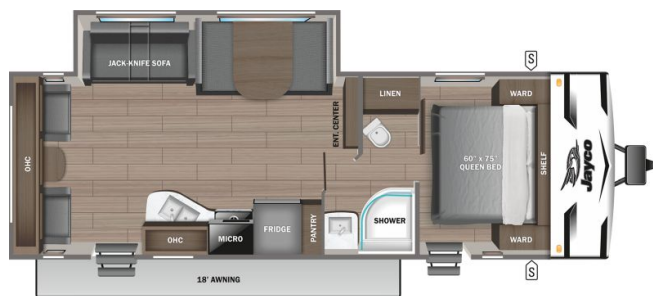

SPECIFICATIONS

Year	2024
Manufacturer	JAYCO
Brand	JAY FLIGHT SLX
Model	262RLS
Type	Travel Trailer
Status	New
Stock #	22013
Financing Available	✘
Warranty Available	✘
Suspension	N/A
Leveling	N/A
Exterior Length	30.4 ft.
Dry Weight	6220 lbs.
Sleeping Capacity	6 person(s)
Interior Colour	Classic Farmhouse
Exterior Colour	White / Gray
Slideouts	1

Disclaimer: Product information, pricing and photos are as accurate as possible and are subject to change without notice.

SELLING FEATURES

Introducing the 2024 Jay Flight SLX 262RLS, made by Jayco. The Jay Flight SLX 262RLS provides you with all of the comforts you need. This travel trailer sleeps up to 6 people. Inside this 2024 Jay Flight SLX 262RLS, you'll find a four seat bench dinette that converts to another bed for an additio...