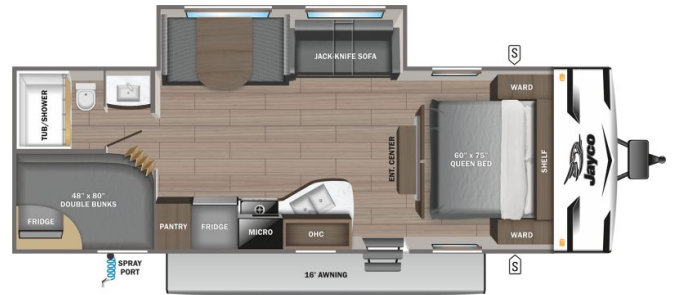

## 2024 JAYCO JAY FLIGHT SLX 261BHS

### SPECIFICATIONS

Year	2024
Manufacturer	JAYCO
Brand	JAY FLIGHT SLX
Model	261BHS
Type	Travel Trailer
Status	New
Stock #	22016
Financing Available	✘
Warranty Available	✘
Suspension	N/A
Leveling	N/A
Exterior Length	30.4 ft.
Dry Weight	5991 lbs.
Sleeping Capacity	10 person(s)
Interior Colour	Classic Farmhouse
Exterior Colour	White / Gray
Slideouts	1

### SELLING FEATURES

Introducing the 2024 Jay Flight SLX 261BHS, made by Jayco. The Jay Flight SLX 261BHS is a great way to escape the ordinary, relax, and enjoy time family and friends. This travel trailer also sleeps up to 10 people. Inside this 2024 Jay Flight SLX 261BHS, you'll find double bunk beds that give you...