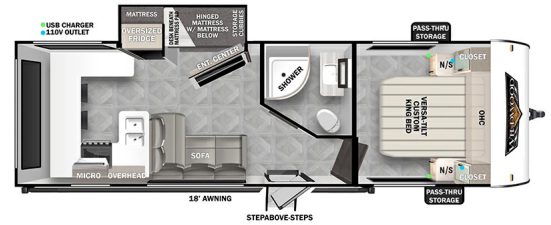

SPECIAL UNIT

\$53,900.00

Originally \$56,900

\$236 Bi-Weekly

2024 FOREST RIVER WILDWOOD X LITE 24 VIEW

SPECIFICATIONS

Year	2024
Manufacturer	FOREST RIVER
Brand	WILDWOOD X LITE
Model	24 VIEW
Type	Travel Trailer
Status	New
Stock #	B1359
Financing Available	✘
Warranty Available	✘
Suspension	N/A
Leveling	N/A
Exterior Length	29.9 ft.
Dry Weight	6158 lbs.
Sleeping Capacity	6 person(s)
Interior Colour	N/A
Exterior Colour	Aluminum
Slideouts	1

Disclaimer: Product information, pricing and photos are as accurate as possible and are subject to change without notice.

SELLING FEATURES

Specifications and Features:

- Length (ft): 29'11"
- Width (ft): 8'0"
- GVWR (lbs): 7640
- Dry Weight (lbs): 6158
- Payload Capacity (lbs): 1482
- Hitch Weight (lbs): 640
- Number Of Fresh Water Holding Tanks: 1
- Total Fresh Water Tank Capacity (gal): 44
- Number Of Gray Water Holding Tanks:...