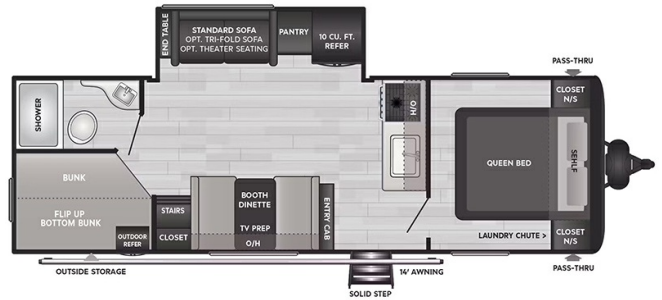

ON ORDER UNIT

2025 KEYSTONE HIDEOUT 25BHS

SPECIFICATIONS

Year	2025
Manufacturer	KEYSTONE
Brand	HIDEOUT
Model	25BHS
Type	Travel Trailer
Status	New
Stock #	T000014
Suspension	N/A
Leveling	N/A
Exterior Length	29.9 ft.
Dry Weight	6370 lbs.
Sleeping Capacity	10 person(s)
Interior Colour	N/A
Exterior Colour	Aluminum
Slideouts	1

Disclaimer: Product information, pricing and photos are as accurate as possible and are subject to change without notice.

SELLING FEATURES

Specifications and Features:

- Length (ft): 29'11"
- Height (ft): 11'1"
- GVWR (lbs): 7800
- Dry Weight (lbs): 6370
- Payload Capacity (lbs): 1305
- Hitch Weight (lbs): 675
- Number Of Fresh Water Holding Tanks: 1
- Total Fresh Water Tank Capacity (gal): 37
- Number Of Gray Water Holding Tank...