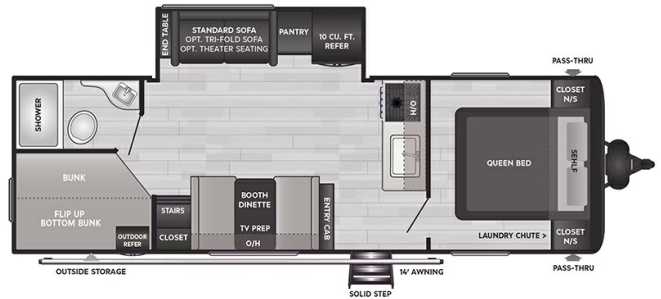

2025 KEYSTONE HIDEOUT 25BHS

\$39,995.00

Originally \$49,010.00

SPECIFICATIONS

Year	2025
Manufacturer	KEYSTONE
Brand	HIDEOUT
Model	25BHS
Type	Travel Trailer
Status	New
Stock #	N242727
Suspension	N/A
Leveling	N/A
Exterior Length	29.9 ft.
Dry Weight	6342 lbs.
Sleeping Capacity	10 person(s)
Interior Colour	N/A
Exterior Colour	Aluminum
Slideouts	1

Disclaimer: Product information, pricing and photos are as accurate as possible and are subject to change without notice.

SELLING FEATURES

Specifications and Features:

- Length (ft): 29'11"
- Height (ft): 11'1"
- GVWR (lbs): 7800
- Dry Weight (lbs): 6370
- Payload Capacity (lbs): 1305
- Hitch Weight (lbs): 675
- Number Of Fresh Water Holding Tanks: 1
- Total Fresh Water Tank Capacity (gal): 37
- Number Of Gray Water Holding Tank...