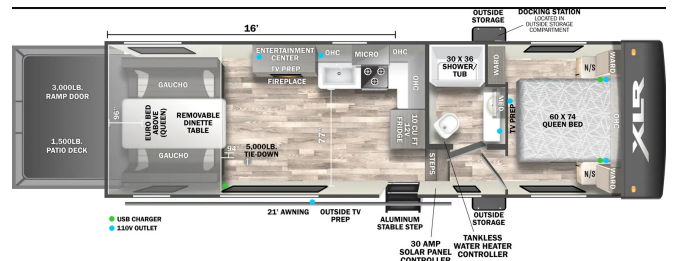

### SPECIFICATIONS

Year	2024
Manufacturer	FOREST RIVER
Brand	XLR BOOST
Model	286M
Type	Toy Hauler
Status	New
Stock #	24XL003
Financing Available	✓
Warranty Available	✓
Suspension	N/A
Leveling	N/A
Exterior Length	31.2 ft.
Dry Weight	8673 lbs.
Sleeping Capacity	6 person(s)
Interior Colour	N/A
Exterior Colour	Fiberglass
Slideouts	N/A