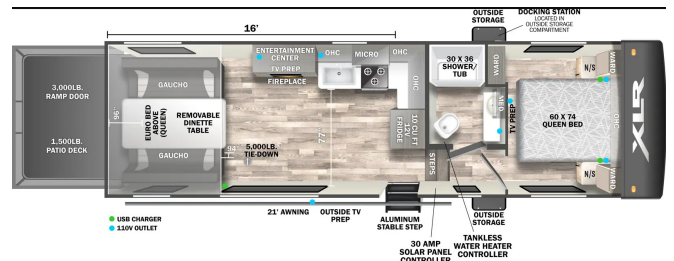

2024 FOREST RIVER XLR BOOST 286M

\$67,800.00

Originally \$89,678.00

SPECIFICATIONS

Year	2024
Manufacturer	FOREST RIVER
Brand	XLR BOOST
Model	286M
Type	Toy Hauler
Status	New
Stock #	24XL003
Financing Available	✓
Warranty Available	✓
Suspension	N/A
Leveling	N/A
Exterior Length	31.2 ft.
Dry Weight	8673 lbs.
Sleeping Capacity	6 person(s)
Interior Colour	N/A
Exterior Colour	Fiberglass
Slideouts	N/A