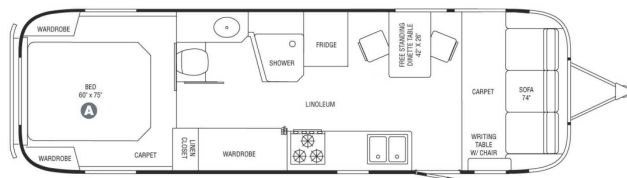

2009 AIRSTREAM AIRSTREAM CLASSIC 31D

SPECIFICATIONS

Year	2009
Manufacturer	AIRSTREAM
Brand	AIRSTREAM
Model	CLASSIC 31D
Type	Travel Trailer
Status	PreOwned
Stock #	C7756
Financing Available	✓
Warranty Available	✓
Suspension	N/A
Leveling	N/A
Exterior Length	31.0 ft.
Dry Weight	N/A lbs.
Sleeping Capacity	4 person(s)
Interior Colour	N/A
Exterior Colour	Aluminum
Slideouts	N/A