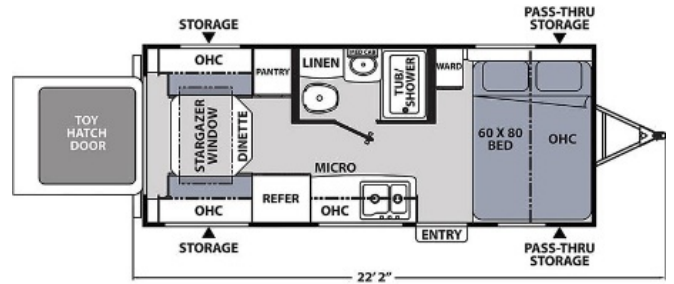

Disclaimer: Product information, pricing and photos are as accurate as possible and are subject to change without notice.

OPTIONS & EQUIPMENT

- CENTRAL A/C 13.5K BTU
- 200 WATT SOLAR PANEL
- MANUAL STABILIZER JACKS
- LIPPERT SOLID STEP
- FANTASTIC FAN
- 6 CU FT GAS/ ELEC FRIDGE
- REAR CARGO DOOR