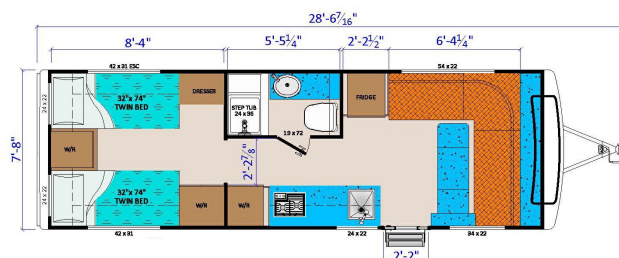

2024 GENERAL COACH CITATION REWARD 28 TWIN

SPECIFICATIONS

Year	2024
Manufacturer	GENERAL COACH
Brand	CITATION REWARD
Model	28 TWIN
Type	Travel Trailer
Status	New
Stock #	7526
Financing Available	✓
Warranty Available	✓
Suspension	N/A
Leveling	N/A
Exterior Length	28.0 ft.
Dry Weight	N/A lbs.
Sleeping Capacity	4 person(s)
Interior Colour	AGATE
Exterior Colour	SAPPHIRE BLUE
Slideouts	N/A