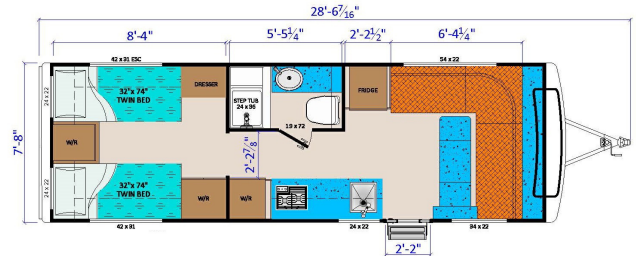

2024 GENERAL COACH CITATION REWARD 28 TWIN

SPECIFICATIONS

Year	2024
Manufacturer	GENERAL COACH
Brand	CITATION REWARD
Model	28 TWIN
Type	Travel Trailer
Status	New
Stock #	7526
Financing Available	✓
Warranty Available	✓
Suspension	N/A
Leveling	N/A
Exterior Length	28.0 ft.
Dry Weight	N/A lbs.
Sleeping Capacity	4 person(s)
Interior Colour	AGATE
Exterior Colour	SAPPHIRE BLUE
Slideouts	N/A