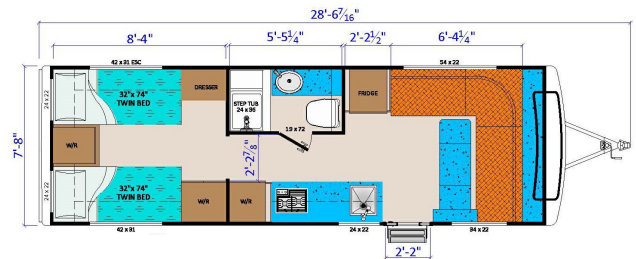

### SPECIFICATIONS

Year	2024
Manufacturer	GENERAL COACH
Brand	CITATION REWARD
Model	28 TWIN
Type	Travel Trailer
Status	New
Stock #	7526
Financing Available	✓
Warranty Available	✓
Suspension	N/A
Leveling	N/A
Exterior Length	28.0 ft.
Dry Weight	N/A lbs.
Sleeping Capacity	4 person(s)
Interior Colour	AGATE
Exterior Colour	SAPPHIRE BLUE
Slideouts	N/A