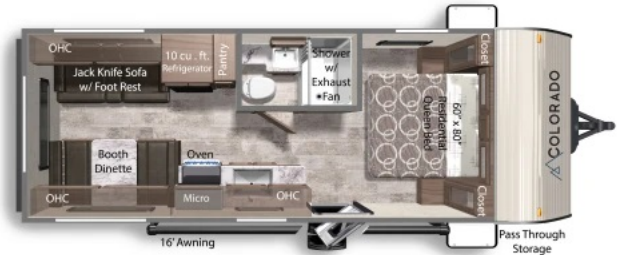

## 2024 DUTCHMEN Colorado 21RD Rear Dinette

### SPECIFICATIONS

Year	2024
Manufacturer	DUTCHMEN
Brand	Colorado
Model	21RD Rear Dinette
Type	Travel Trailer
Status	New
Stock #	Colorado 2482
Financing Available	✓
Warranty Available	✓
Suspension	N/A
Leveling	N/A
Exterior Length	26.0 ft.
Dry Weight	4621 lbs.
Sleeping Capacity	N/A person(s)
Interior Colour	N/A
Exterior Colour	N/A
Slideouts	N/A