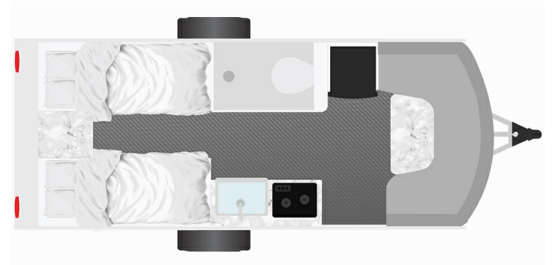

**SPECIAL UNIT**

**\$59,900.00**

Originally \$69,900

**\$231 Bi-Weekly**

**2024 INTECH SOL DUSK S7X14.5**

**SPECIFICATIONS**

Year	2024
Manufacturer	INTECH
Brand	SOL DUSK
Model	S7X14.5
Type	Travel Trailer
Status	New
Stock #	B1343
Financing Available	<b>x</b>
Warranty Available	<b>x</b>
Suspension	N/A
Leveling	N/A
Exterior Length	20.7 ft.
Dry Weight	3980 lbs.
Sleeping Capacity	4 person(s)
Interior Colour	N/A
Exterior Colour	Fiberglass
Slideouts	N/A

**Disclaimer:** Product information, pricing and photos are as accurate as possible and are subject to change without notice.

**SELLING FEATURES**

Specifications and Features:

- Length (ft): 20'8"
- Width (ft): 8'6"
- Height (ft): 9'6"
- Interior Height (ft): 6'6"
- GVWR (lbs): 4800
- Dry Weight (lbs): 3980
- Number Of Fresh Water Holding Tanks: 1
- Total Fresh Water Tank Capacity (gal): 28
- Number Of Gray Water Holding Tanks: 1
- Tota...