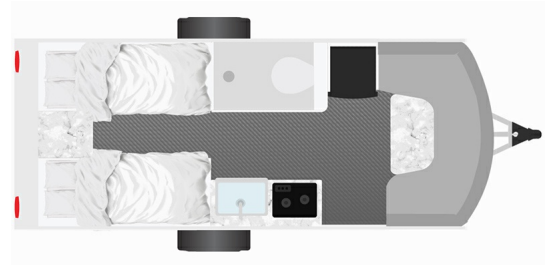

SPECIAL UNIT

\$62,900.00

Originally \$69,900

\$290 Bi-Weekly

2024 INTECH SOL DUSK S7X14.5

SPECIFICATIONS

Year	2024
Manufacturer	INTECH
Brand	SOL DUSK
Model	S7X14.5
Type	Travel Trailer
Status	New
Stock #	B1343
Financing Available	✘
Warranty Available	✘
Suspension	N/A
Leveling	N/A
Exterior Length	20.7 ft.
Dry Weight	3980 lbs.
Sleeping Capacity	4 person(s)
Interior Colour	N/A
Exterior Colour	Fiberglass
Slideouts	N/A

Disclaimer: Product information, pricing and photos are as accurate as possible and are subject to change without notice.

SELLING FEATURES

Specifications and Features:

- Length (ft): 20'8"
- Width (ft): 8'6"
- Height (ft): 9'6"
- Interior Height (ft): 6'6"
- GVWR (lbs): 4800
- Dry Weight (lbs): 3980
- Number Of Fresh Water Holding Tanks: 1
- Total Fresh Water Tank Capacity (gal): 28
- Number Of Gray Water Holding Tanks: 1
- Tota...