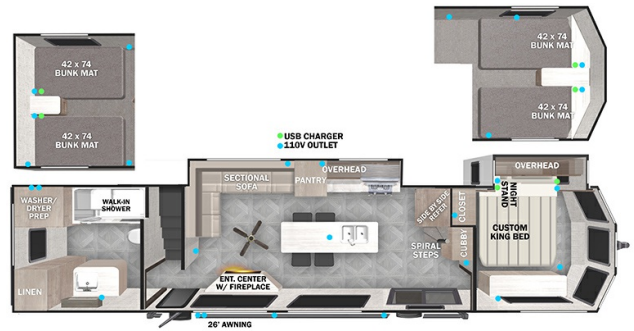

SPECIAL UNIT

\$106,995.00

Originally \$103,995

\$501 Bi-Weekly

2024 FOREST RIVER SALEM GRAND VILLA 42VIEW

SPECIFICATIONS

Year	2024
Manufacturer	FOREST RIVER
Brand	SALEM GRAND VILLA
Model	42VIEW
Type	Destination Trailer
Status	New
Stock #	ER56
Suspension	N/A
Leveling	N/A
Exterior Length	45.0 ft.
Dry Weight	13144 lbs.
Sleeping Capacity	8 person(s)
Interior Colour	N/A
Exterior Colour	Fiberglass
Slideouts	2

Disclaimer: Product information, pricing and photos are as accurate as possible and are subject to change without notice.

SELLING FEATURES

Specifications and Features:

- Length (ft): 45'0"
- Width (ft): 8'5"
- Height (ft): 13'3"
- Interior Height (ft): 8'10"
- GVWR (lbs): 15635
- Dry Weight (lbs): 13144
- Payload Capacity (lbs): 2491
- Hitch Weight (lbs): 1635
- Number Of Fresh Water Holding Tanks: 1
- Total Fresh Water Tank Cap...