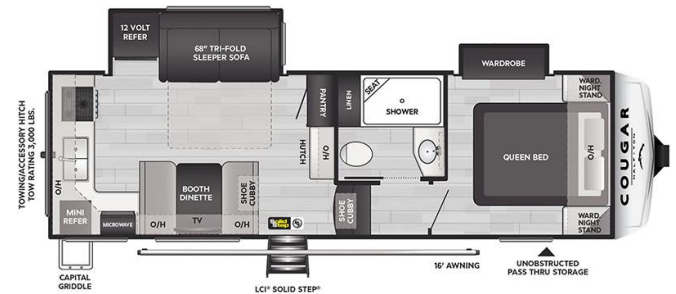

**SPECIAL UNIT**

**\$67,995.00**

**2025 KEYSTONE COUGAR 23MLE**

**SPECIFICATIONS**

Year	2025
Manufacturer	KEYSTONE
Brand	COUGAR
Model	23MLE
Type	Fifth Wheel
Status	New
Stock #	51
Financing Available	✓
Suspension	N/A
Leveling	N/A
Exterior Length	27.0 ft.
Dry Weight	7678 lbs.
Sleeping Capacity	4 person(s)
Interior Colour	N/A
Exterior Colour	N/A
Slideouts	2

**Disclaimer:** Product information, pricing and photos are as accurate as possible and are subject to change without notice.

**SELLING FEATURES**

Check out this top selling floor plan in the premium Cougar product line. Auto leveling, soft-close cupboard doors, ABS brakes, TONS of storage, and so much more!