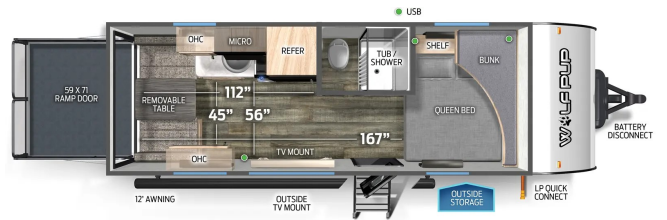

\$36,995.00

Originally \$45,330.00

2024 FOREST RIVER CHEROKEE WOLF PUP 18RJBLW

SPECIFICATIONS

Year	2024
Manufacturer	FOREST RIVER
Brand	CHEROKEE WOLF PUP
Model	18RJBLW
Type	Toy Hauler
Status	New
Stock #	13251
Financing Available	✓
Warranty Available	✓
Suspension	N/A
Leveling	N/A
Exterior Length	22.8 ft.
Dry Weight	3962 lbs.
Sleeping Capacity	3 person(s)
Interior Colour	N/A
Exterior Colour	Aluminum
Slideouts	N/A

Disclaimer: Product information, pricing and photos are as accurate as possible and are subject to change without notice.

SELLING FEATURES

The 18RJBLW is what a small toy hauler should be with the right combination of size, weight, and storage capacity for your toys. A modern chef's kitchen, dinette area, queen size bed with overhead bunk and functional bath highlight the interior of this unit. On the exterior the exclusive Pup patio...