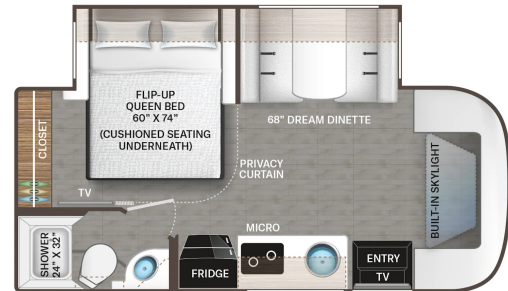

Originally \$227,633.00

SPECIFICATIONS

Year	2024
Manufacturer	THOR MOTOR COACH
Brand	Gemini
Model	23TW AWD
Type	Motorhome
Class	B
Fuel Type	Gas
Status	New
Stock #	Gemini 2474
Financing Available	✓
Warranty Available	✓
Odometer	0 kms.
VIN	N/A
Chassis	2023 Ford Transit AWD
Engine	N/A
Transmission	AUTO
Suspension	N/A
Leveling	N/A
Exterior Length	23.7 ft.
Dry Weight	N/A lbs.
Sleeping Capacity	3 person(s)
Interior Colour	Silverpointe III
Exterior Colour	Wrought Iron
Slideouts	1