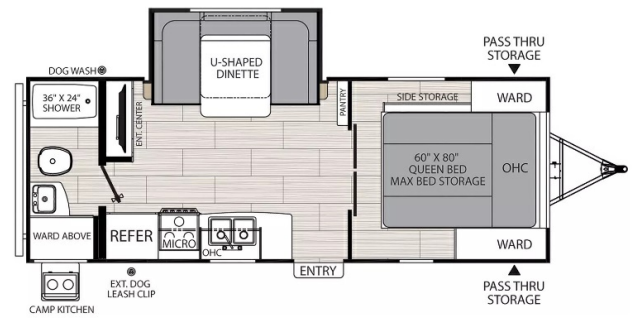

2024 COACHMEN NORTHERN SPIRIT XTR 2145RBX

SPECIFICATIONS

Year	2024
Manufacturer	COACHMEN
Brand	NORTHERN SPIRIT XTR
Model	2145RBX
Type	Travel Trailer
Status	New
Stock #	8511
Financing Available	✓
Warranty Available	✓
Suspension	N/A
Leveling	N/A
Exterior Length	21.0 ft.
Dry Weight	5016 lbs.
Sleeping Capacity	4 person(s)
Interior Colour	COCOA
Exterior Colour	Fibreglass
Slideouts	1

Disclaimer: Product information, pricing and photos are as accurate as possible and are subject to change without notice.

[Click To Enlarge](#)

SELLING FEATURES

A popular bunk model, the 2549BHX boasts an open concept floorplan with double bunks and our famous rear cargo center. It also includes our famous Camping Simplified features and oversized U-shaped dinette. Great family unit with loads of storage, flip up bed and 5100lbs easy tow!

- MAXBED ...

OPTIONS & EQUIPMENT

Awning	Air Conditioning Unit(s)	AM/FM CD	Enclosed Underbelly	Stabilizer Jacks	Microwave	Outside Shower
Spare with Carrier	Plasma/LCD	TV Antenna				

Powered by focusRV