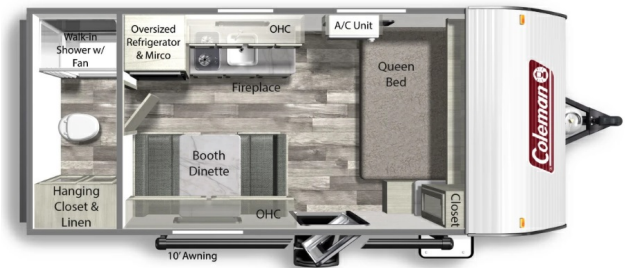

SPECIAL UNIT
\$17,900.00

Originally \$18,900

\$92 Bi-Weekly
2024 DUTCHMEN COLEMAN LT 17R
SPECIFICATIONS

Year	2024
Manufacturer	DUTCHMEN
Brand	COLEMAN LT
Model	17R
Type	Travel Trailer
Status	New
Stock #	8503
Financing Available	✓
Warranty Available	✓
Suspension	N/A
Leveling	N/A
Exterior Length	17.0 ft.
Dry Weight	3013 lbs.
Sleeping Capacity	3 person(s)
Interior Colour	N/A
Exterior Colour	N/A
Slideouts	N/A

Disclaimer: Product information, pricing and photos are as accurate as possible and are subject to change without notice.

SELLING FEATURES

Whether you're wanting to enjoy the great outdoors or looking to create camping traditions of your own, the **Lantern LT** series is ready to usher you outside. This value-oriented Coleman lineup doesn't skimp on amenities or quality, which means you can continue to create camping traditions for year...