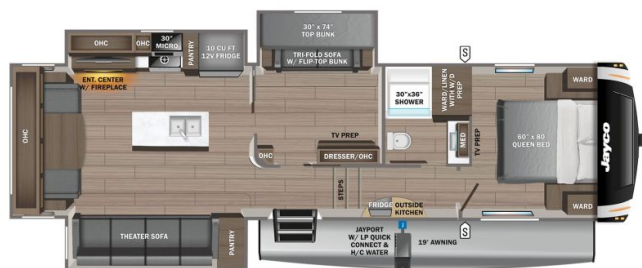

\$362 Bi-Weekly

2024 JAYCO EAGLE 31MB

SPECIFICATIONS

Year	2024
Manufacturer	JAYCO
Brand	EAGLE
Model	31MB
Type	Fifth Wheel
Status	New
Stock #	21925
Financing Available	✘
Warranty Available	✘
Suspension	N/A
Leveling	N/A
Exterior Length	37.6 ft.
Dry Weight	10859 lbs.
Sleeping Capacity	8 person(s)
Interior Colour	Classic Farmhouse
Exterior Colour	White
Slideouts	3

Disclaimer: Product information, pricing and photos are as accurate as possible and are subject to change without notice.

SELLING FEATURES

Introducing the 2024 Eagle 31MB, made by Jayco. The Eagle 31MB is a great way to escape the ordinary, relax, and enjoy family and friends. This fifth wheel sleeps up to 8 people. Inside this 2024 Eagle 31MB, you will find a mid bunk room with a tri-fold sofa w/flip-top bunk. Included with this Ea...