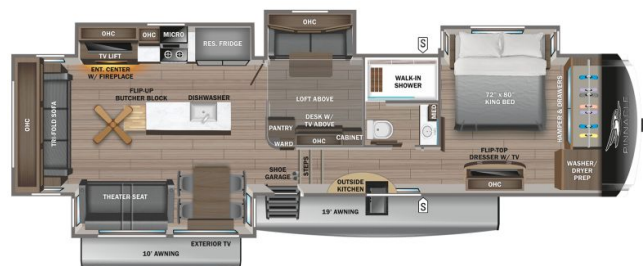

#### SPECIFICATIONS

Year	2024
Manufacturer	JAYCO
Brand	PINNACLE
Model	37MDQS
Type	Fifth Wheel
Status	New
Stock #	21926
Financing Available	✘
Warranty Available	✘
Suspension	N/A
Leveling	N/A
Exterior Length	41.8 ft.
Dry Weight	15562 lbs.
Sleeping Capacity	8 person(s)
Interior Colour	Vintage Farmhouse
Exterior Colour	White
Slideouts	4

#### SELLING FEATURES

Introducing the 2024 Pinnacle 37MDQS, made by Jayco. This fifth wheel provides you with all of the comforts you need and sleeps up to 8 people. Inside this 2024 Pinnacle 37MDQS, you will find a rear sleeping space providing extra sleeping space when needed. Included with this Pinnacle 37MDQS, you...