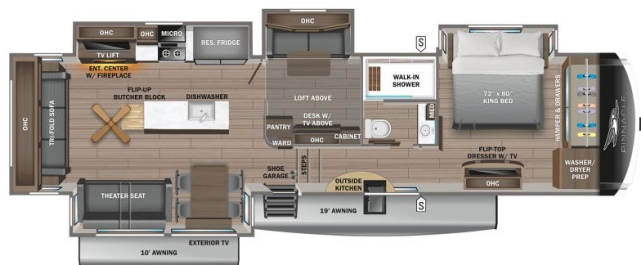

\$738 Bi-Weekly

SPECIFICATIONS

Year	2024
Manufacturer	JAYCO
Brand	PINNACLE
Model	37MDQS
Type	Fifth Wheel
Status	New
Stock #	21926
Financing Available	✘
Warranty Available	✘
Suspension	N/A
Leveling	N/A
Exterior Length	41.8 ft.
Dry Weight	15562 lbs.
Sleeping Capacity	8 person(s)
Interior Colour	Vintage Farmhouse
Exterior Colour	White
Slideouts	4

Disclaimer: Product information, pricing and photos are as accurate as possible and are subject to change without notice.

SELLING FEATURES

Introducing the 2024 Pinnacle 37MDQS, made by Jayco. This fifth wheel provides you with all of the comforts you need and sleeps up to 8 people. Inside this 2024 Pinnacle 37MDQS, you will find a rear sleeping space providing extra sleeping space when needed. Included with this Pinnacle 37MDQS, you...