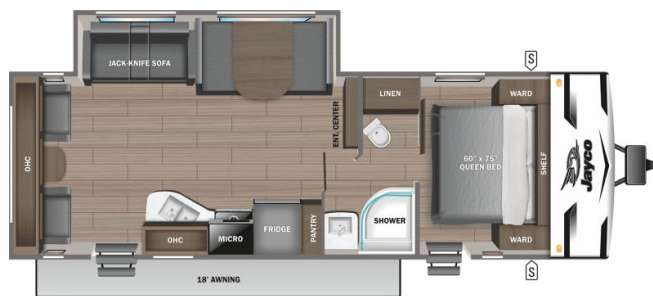

\$168 Bi-Weekly

2024 JAYCO JAY FLIGHT SLX 262RLS

SPECIFICATIONS

Year	2024
Manufacturer	JAYCO
Brand	JAY FLIGHT SLX
Model	262RLS
Type	Travel Trailer
Status	New
Stock #	21907
Financing Available	✘
Warranty Available	✘
Suspension	N/A
Leveling	N/A
Exterior Length	30.4 ft.
Dry Weight	6193 lbs.
Sleeping Capacity	6 person(s)
Interior Colour	Classic Farmhouse
Exterior Colour	White / Gray
Slideouts	1

Disclaimer: Product information, pricing and photos are as accurate as possible and are subject to change without notice.

SELLING FEATURES

Introducing the 2024 Jay Flight SLX 262RLSB, made by Jayco. The Jay Flight SLX 262RLSB provides you with all of the comforts you need. This travel trailer sleeps up to 6 people. Inside this 2024 Jay Flight SLX 262RLSB, you'll find a four seat bench dinette that converts to another bed for an addi...