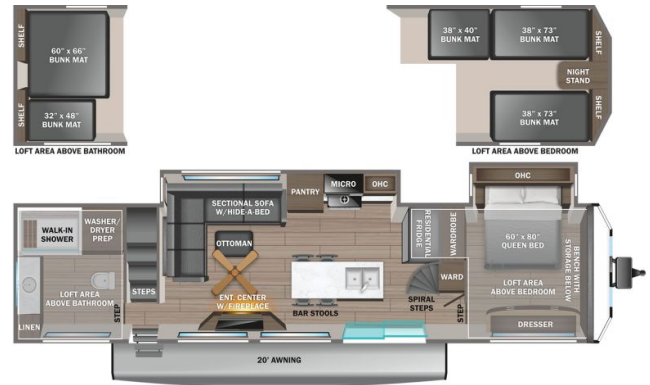

SICARD RV

sales.leads.focusrv@sicardrv.com 1-800-688-2210
7526 Regional Road 20, West Lincoln, ON L0R 2A0
Local 1-905-957-3344 | www.sicardrv.com

2024 JAYCO JAY FLIGHT BUNGALOW 40LSDL

\$97,990.00

Originally ~~\$125,850.00~~

\$452 Bi-Weekly

SPECIFICATIONS

Year	2024
Manufacturer	JAYCO
Brand	JAY FLIGHT BUNGALOW
Model	40LSDL
Type	Destination Trailer
Status	New
Stock #	21911
Financing Available	✘
Warranty Available	✘
Suspension	N/A
Leveling	N/A
Exterior Length	41.0 ft.
Dry Weight	12225 lbs.
Sleeping Capacity	9 person(s)
Interior Colour	Classic Farmhouse
Exterior Colour	White / Gray
Slideouts	2

Disclaimer: Product information, pricing and photos are as accurate as possible and are subject to change without notice.

SELLING FEATURES

Introducing the 2024 Jay Flight Bungalow 40LSDL, made by Jayco. The Jay Flight Bungalow 40LSDL is a great way to escape the ordinary, relax, and enjoy family and friends. This destination trailer sleeps up to 9 people. Inside this 2024 Jay Flight Bungalow 40LSDL, you will find two loft areas off...

OPTIONS & EQUIPMENT

- CANADIAN STANDARDS
- SLIDEOUT AWNINGS
- KITCHEN COUNTERTOP HARD SURFACE
- KING BED
- CUSTOMER VALUE PACKAGE

Powered by focusRV