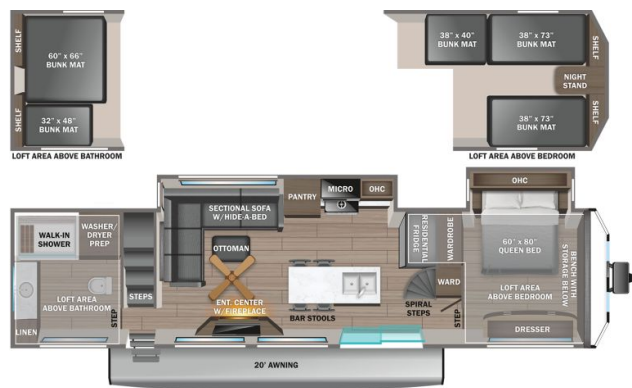

## 2024 JAYCO JAY FLIGHT BUNGALOW 40LSDL

### SPECIFICATIONS

Year	2024
Manufacturer	JAYCO
Brand	JAY FLIGHT BUNGALOW
Model	40LSDL
Type	Destination Trailer
Status	New
Stock #	21911
Financing Available	✘
Warranty Available	✘
Suspension	N/A
Leveling	N/A
Exterior Length	41.0 ft.
Dry Weight	12225 lbs.
Sleeping Capacity	9 person(s)
Interior Colour	Classic Farmhouse
Exterior Colour	White / Gray
Slideouts	2

### SELLING FEATURES

Introducing the 2024 Jay Flight Bungalow 40LSDL, made by Jayco. The Jay Flight Bungalow 40LSDL is a great way to escape the ordinary, relax, and enjoy family and friends. This destination trailer sleeps up to 9 people. Inside this 2024 Jay Flight Bungalow 40LSDL, you will find two loft areas off...