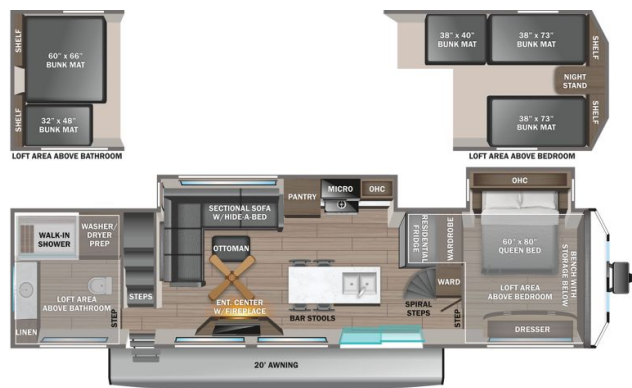

\$407 Bi-Weekly

2024 JAYCO JAY FLIGHT BUNGALOW 40LSDL

SPECIFICATIONS

Year	2024
Manufacturer	JAYCO
Brand	JAY FLIGHT BUNGALOW
Model	40LSDL
Type	Destination Trailer
Status	New
Stock #	21912
Financing Available	✘
Warranty Available	✘
Suspension	N/A
Leveling	N/A
Exterior Length	41.0 ft.
Dry Weight	12665 lbs.
Sleeping Capacity	9 person(s)
Interior Colour	Classic Farmhouse
Exterior Colour	White / Gray
Slideouts	2

Disclaimer: Product information, pricing and photos are as accurate as possible and are subject to change without notice.

SELLING FEATURES

Introducing the 2024 Jay Flight Bungalow 40LSDL, made by Jayco. The Jay Flight Bungalow 40LSDL is a great way to escape the ordinary, relax, and enjoy family and friends. This destination trailer sleeps up to 9 people. Inside this 2024 Jay Flight Bungalow 40LSDL, you will find two loft areas off...