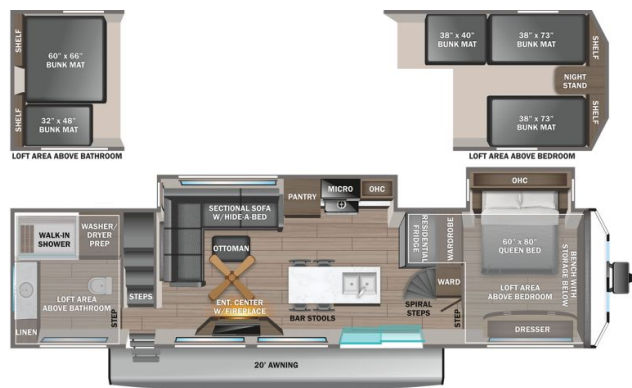

\$430 Bi-Weekly

2024 JAYCO JAY FLIGHT BUNGALOW 40LSDL

SPECIFICATIONS

Year	2024
Manufacturer	JAYCO
Brand	JAY FLIGHT BUNGALOW
Model	40LSDL
Type	Park Model
Status	New
Stock #	21912
Financing Available	✘
Warranty Available	✘
Suspension	N/A
Leveling	N/A
Exterior Length	41.0 ft.
Dry Weight	12665 lbs.
Sleeping Capacity	9 person(s)
Interior Colour	Classic Farmhouse
Exterior Colour	White / Gray
Slideouts	2

Disclaimer: Product information, pricing and photos are as accurate as possible and are subject to change without notice.

SELLING FEATURES

Introducing the 2024 Jay Flight Bungalow 40LSDL, made by Jayco. The Jay Flight Bungalow 40LSDL is a great way to escape the ordinary, relax, and enjoy family and friends. This park model sleeps up to 9 people. Inside this 2024 Jay Flight Bungalow 40LSDL, you will find two loft areas offering an a...