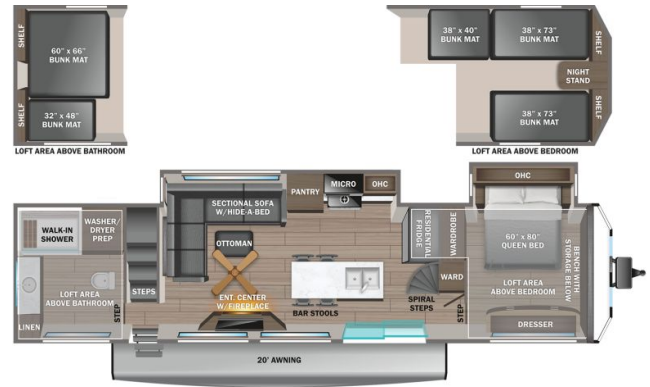

## 2024 JAYCO JAY FLIGHT BUNGALOW 40LSDL

### SPECIFICATIONS

Year	2024
Manufacturer	JAYCO
Brand	JAY FLIGHT BUNGALOW
Model	40LSDL
Type	Destination Trailer
Status	New
Stock #	21913
Financing Available	✘
Warranty Available	✘
Suspension	N/A
Leveling	N/A
Exterior Length	41.0 ft.
Dry Weight	12225 lbs.
Sleeping Capacity	9 person(s)
Interior Colour	Classic Farmhouse
Exterior Colour	White / Gray
Slideouts	2

### SELLING FEATURES

Introducing the 2024 Jay Flight Bungalow 40LSDL, made by Jayco. The Jay Flight Bungalow 40LSDL is a great way to escape the ordinary, relax, and enjoy family and friends. This destination trailer sleeps up to 9 people. Inside this 2024 Jay Flight Bungalow 40LSDL, you will find two loft areas off...