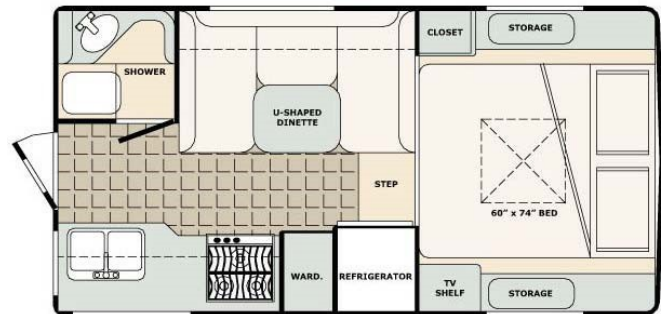

2024 BIGFOOT RV BIGFOOT 1500 9.5 FSLB

\$61,920.00

Originally ~~\$63,920.00~~

\$280 Bi-Weekly

SPECIFICATIONS

Year	2024
Manufacturer	BIGFOOT RV
Brand	BIGFOOT 1500
Model	9.5 FSLB
Type	Truck Camper
Status	New
Stock #	7157
Financing Available	✓
Warranty Available	✓
Suspension	N/A
Leveling	N/A
Exterior Length	16.5 ft.
Dry Weight	2245 lbs.
Sleeping Capacity	N/A person(s)
Interior Colour	WINDSWEPT
Exterior Colour	WHITE
Slideouts	N/A