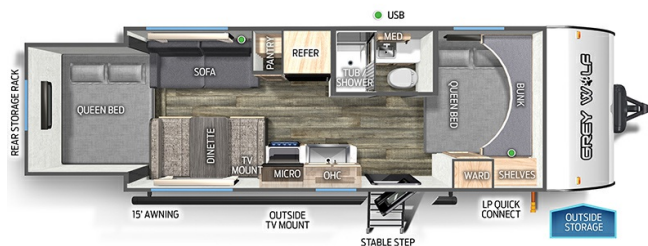

### SPECIFICATIONS

Year	2025
Manufacturer	FOREST RIVER
Brand	GREY WOLF
Model	19SM
Type	Travel Trailer
Status	New
Stock #	P2981
Financing Available	✓
Warranty Available	✓
Suspension	N/A
Leveling	N/A
Exterior Length	24.3 ft.
Dry Weight	4815 lbs.
Sleeping Capacity	9 person(s)
Interior Colour	N/A
Exterior Colour	Aluminum
Slideouts	N/A

### SELLING FEATURES

Specifications and Features:

- Length (ft): 24'3"
- Width (ft): 8'0"
- Height (ft): 10'6"
- GVWR (lbs): 7542
- Dry Weight (lbs): 4815
- Payload Capacity (lbs): 2727
- Hitch Weight (lbs): 542
- Number Of Fresh Water Holding Tanks: 1
- Total Fresh Water Tank Capacity (gal): 40
- Number Of Gray ...