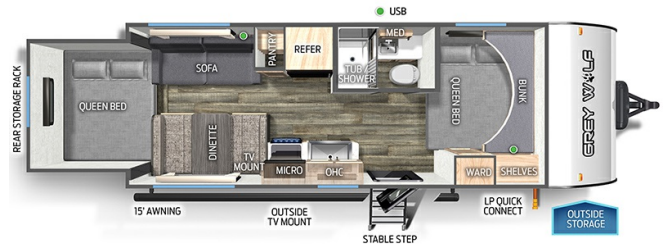

\$36,995.00

2025 FOREST RIVER GREY WOLF 19SM

SPECIFICATIONS

Year	2025
Manufacturer	FOREST RIVER
Brand	GREY WOLF
Model	19SM
Type	Travel Trailer
Status	New
Stock #	Incoming
Financing Available	✓
Warranty Available	✓
Suspension	N/A
Leveling	N/A
Exterior Length	24.3 ft.
Dry Weight	4815 lbs.
Sleeping Capacity	9 person(s)
Interior Colour	N/A
Exterior Colour	Aluminum
Slideouts	N/A

Disclaimer: Product information, pricing and photos are as accurate as possible and are subject to change without notice.

SELLING FEATURES

Specifications and Features:

- Length (ft): 24'3"
- Width (ft): 8'0"
- Height (ft): 10'6"
- GVWR (lbs): 7542
- Dry Weight (lbs): 4815
- Payload Capacity (lbs): 2727
- Hitch Weight (lbs): 542
- Number Of Fresh Water Holding Tanks: 1
- Total Fresh Water Tank Capacity (gal): 40
- Number Of Gray ...