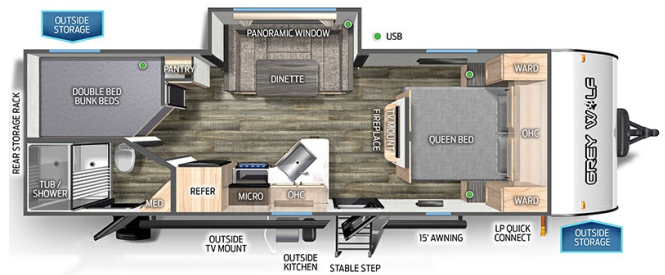

SPECIAL UNIT

\$38,995.00

Originally \$39,995

\$182 Bi-Weekly

2025 FOREST RIVER GREY WOLF 23DBH

SPECIFICATIONS

Year	2025
Manufacturer	FOREST RIVER
Brand	GREY WOLF
Model	23DBH
Type	Travel Trailer
Status	New
Stock #	order
Financing Available	✓
Warranty Available	✓
Suspension	N/A
Leveling	N/A
Exterior Length	29.4 ft.
Dry Weight	5380 lbs.
Sleeping Capacity	8 person(s)
Interior Colour	N/A
Exterior Colour	Aluminum
Slideouts	1

Disclaimer: Product information, pricing and photos are as accurate as possible and are subject to change without notice.

SELLING FEATURES

Specifications and Features:

- Length (ft): 29'5"
- Width (ft): 8'0"
- Height (ft): 10'6"
- GVWR (lbs): 7621
- Dry Weight (lbs): 5380
- Payload Capacity (lbs): 2241
- Hitch Weight (lbs): 621
- Number Of Fresh Water Holding Tanks: 1
- Total Fresh Water Tank Capacity (gal): 40
- Number Of Gray ...