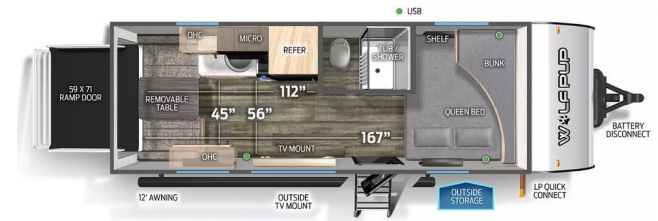

SPECIAL UNIT

\$31,995.00

Originally \$33,995

\$149 Bi-Weekly

2025 FOREST RIVER WOLF PUP 18RJBW

SPECIFICATIONS

Year	2025
Manufacturer	FOREST RIVER
Brand	WOLF PUP
Model	18RJBW
Type	Toy Hauler
Status	New
Stock #	P2904
Financing Available	✓
Warranty Available	✓
Suspension	N/A
Leveling	N/A
Exterior Length	18.0 ft.
Dry Weight	3435 lbs.
Sleeping Capacity	4 person(s)
Interior Colour	b
Exterior Colour	Aluminium
Slideouts	N/A

Disclaimer: Product information, pricing and photos are as accurate as possible and are subject to change without notice.

SELLING FEATURES

18RJBW WOLF PUP TOY HAULER FEATURES & OPTIONS LIMITED PACKAGE (N/A WOLF DEN) 13,500 BTU Air Conditioner 14" Premium Wheel Package 20,000 BTU Furnace 12V, High Efficiency, 11 Cubic Foot Residential Refrigerator with Travel Lock Cherokee Back up Camera System Cherokee Exclusive Stable Step with Ove...