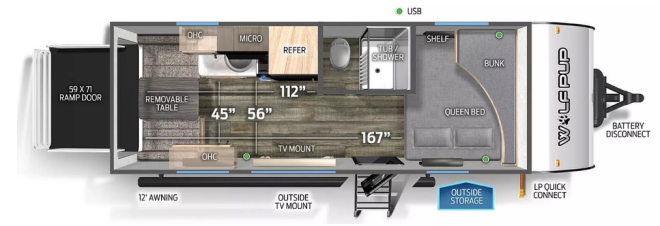

SPECIAL UNIT

\$32,995.00

Originally ~~\$33,995~~

\$166 Bi-Weekly

2025 FOREST RIVER WOLF PUP 18RJBW

SPECIFICATIONS

Year	2025
Manufacturer	FOREST RIVER
Brand	WOLF PUP
Model	18RJBW
Type	Toy Hauler
Status	New
Stock #	P2904
Financing Available	✓
Warranty Available	✓
Suspension	N/A
Leveling	N/A
Exterior Length	18.0 ft.
Dry Weight	3435 lbs.
Sleeping Capacity	4 person(s)
Interior Colour	b
Exterior Colour	Aluminium
Slideouts	N/A

Disclaimer: Product information, pricing and photos are as accurate as possible and are subject to change without notice.

SELLING FEATURES

18RJBW WOLF PUP TOY HAULER FEATURES & OPTIONS LIMITED PACKAGE (N/A WOLF DEN) 13,500 BTU Air Conditioner 14" Premium Wheel Package 20,000 BTU Furnace 12V, High Efficiency, 11 Cubic Foot Residential Refrigerator with Travel Lock Cherokee Back up Camera System Cherokee Exclusive Stable Step with Ove...