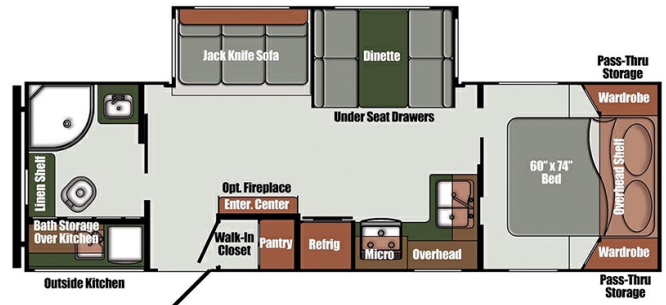

2024 GULF STREAM ENVISION 28CRB

$48,000.00

Originally $69,700.00

SPECIFICATIONS

Year	2024
Manufacturer	GULF STREAM
Brand	ENVISION
Model	28CRB
Type	Travel Trailer
Status	New
Stock #	24GS017
Financing Available	✓
Warranty Available	✓
Suspension	N/A
Leveling	N/A
Exterior Length	30.3 ft.
Dry Weight	6120 lbs.
Sleeping Capacity	6 person(s)
Interior Colour	N/A
Exterior Colour	Fiberglass
Slideouts	1

Disclaimer: Product information, pricing and photos are as accurate as possible and are subject to change without notice.

SELLING FEATURES

Are you in the market for a luxurious, state-of-the-art recreational vehicle that combines style, comfort, and practicality? Let me introduce you to the 2024 Gulf Stream Envision 28CRB – a dream come true for any travel enthusiast or family adventurer.

Size and Comfort: At a length of 30 ...

Powered by focusRV