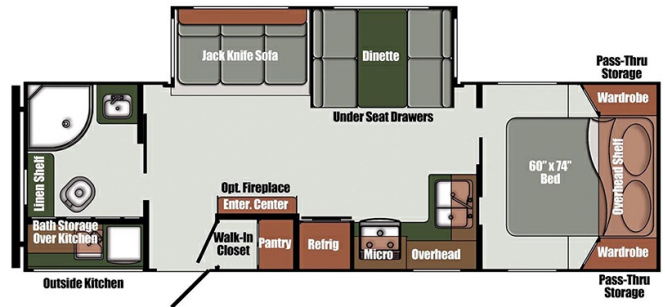

2024 GULF STREAM ENVISION 28CRB

\$48,000.00

Originally \$69,700.00

SPECIFICATIONS

Year	2024
Manufacturer	GULF STREAM
Brand	ENVISION
Model	28CRB
Type	Travel Trailer
Status	New
Stock #	24GS017
Financing Available	✓
Warranty Available	✓
Suspension	N/A
Leveling	N/A
Exterior Length	30.3 ft.
Dry Weight	6120 lbs.
Sleeping Capacity	6 person(s)
Interior Colour	N/A
Exterior Colour	Fiberglass
Slideouts	1

Disclaimer: Product information, pricing and photos are as accurate as possible and are subject to change without notice.

SELLING FEATURES

2024 Gulf Stream Envision 28CRB - Luxury, Comfort, and Adventure in One Stunning Travel Trailer!

Step into a world of luxury and convenience with the 2024 Gulf Stream Envision 28CRB—a travel trailer designed for those who demand spacious living, high-end features, and ultimate comfort on the...

Powered by focusRV